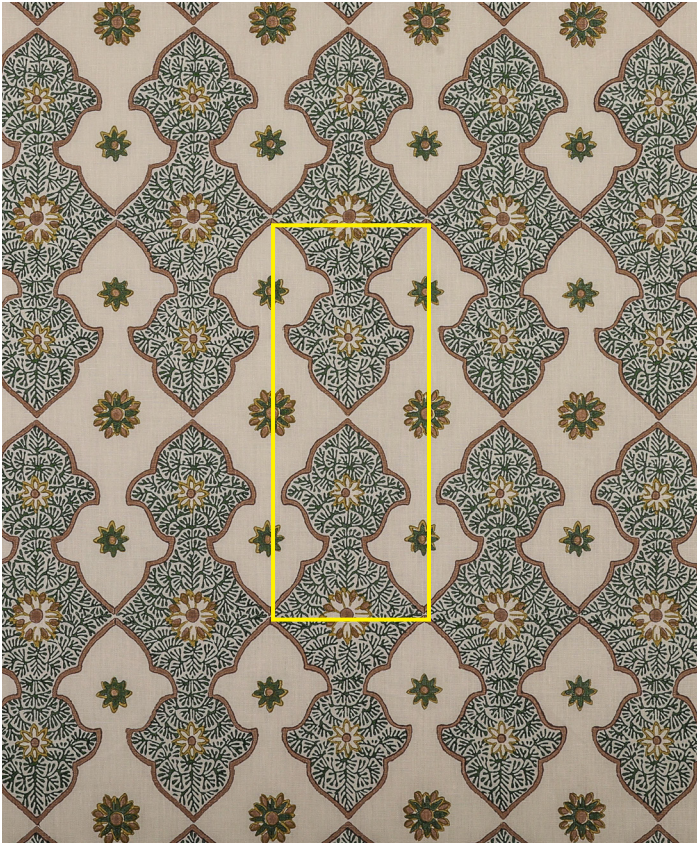

Amiera Emerald | AMR-02-C

| | |
|--------------------|---|
| Design | Amiera |
| Colour | Emerald |
| Code | AMR-02-C |
| Composition | 100% Linen |
| Width | 136cm / 53.5in |
| Repeat | 12.5cm (h) 30.5cm (v) 5in (h) 12in (v) |
| Weight | 286g/sqm |
| Notes | |

Amiera Emerald | AMR-02-C

www.namaysamay.com